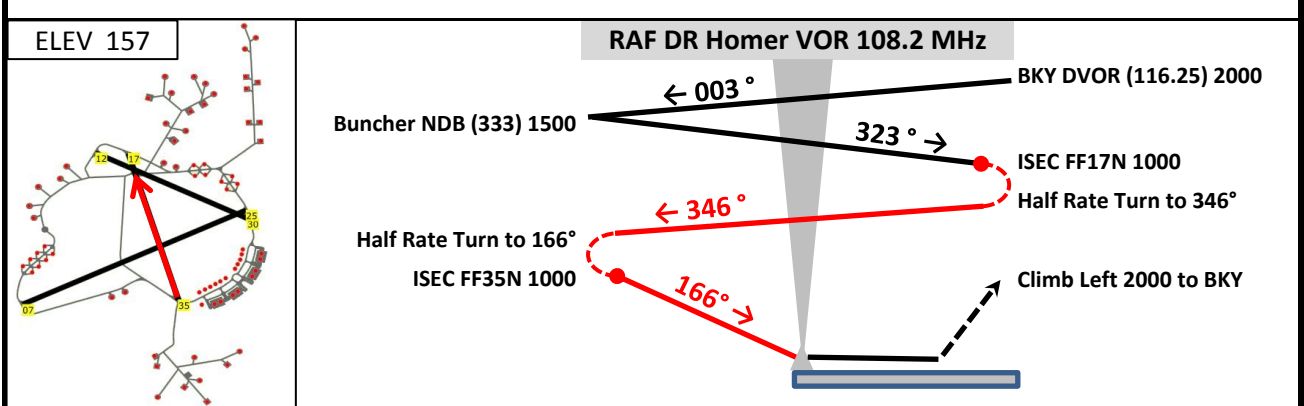

UKBA - RAF Bassingbourn Stn 121, Royston

TDZE 157 Apt Elev 157	RWY 35 ILS DME (108.7° MHz) LOC: 346° G/S 3° (Left)	Bassingbourn - UKBA
--------------------------	---	---------------------

RAF Bassingbourn Stn 121, Royston 91st Bombardment Group (H)	Bassingbourn - UKBA RWY 35 ILS DME (108.7° MHz) LOC: 346° G/S 3° (Left)
---	--

91st Bombardment Group (H)  
N 52° 5' 53.05" W 0° 3' 30.11"