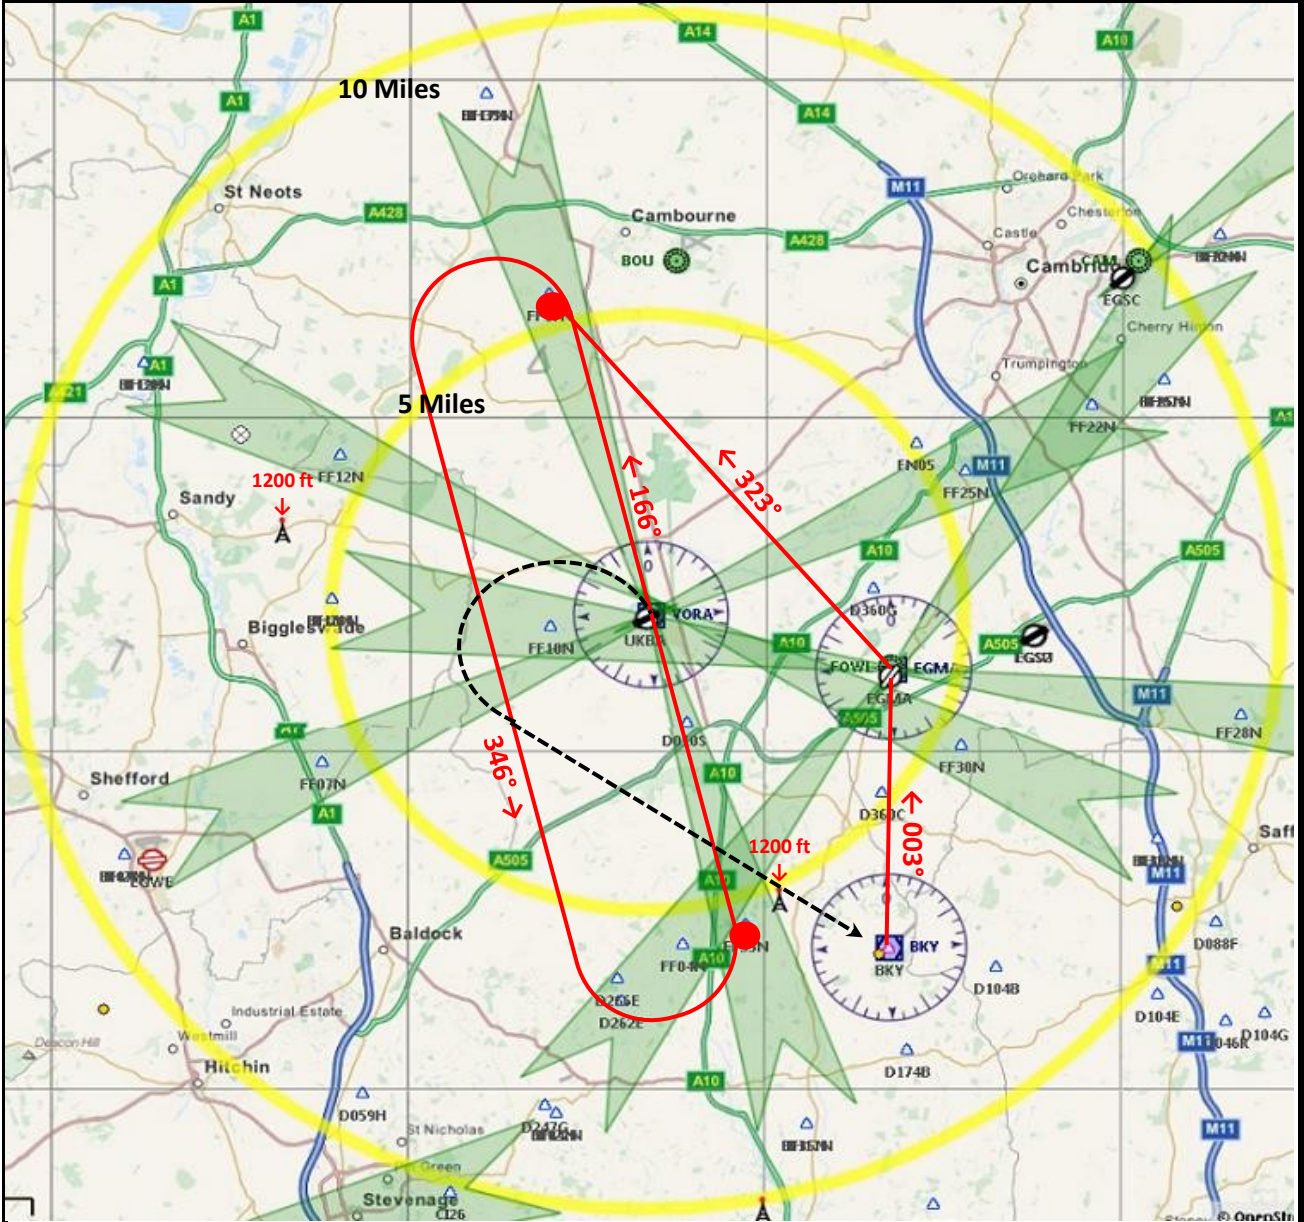

UKBA - RAF Bassingbourn Stn 121, Royston

TDZE 157 Apt Elev 157	RWY 35 ILS DME (108.7° MHz) LOC: 346° G/S 3° (Left)	Bassingbourn - UKBA
--------------------------	---	---------------------

RAF Bassingbourn Stn 121, Royston 91st Bombardment Group (H)	Bassingbourn - UKBA RWY 35 ILS DME (108.7° MHz) LOC: 346° G/S 3° (Left)
---	--

91st Bombardment Group (H)  
N 52° 5' 53.05" W 0° 3' 30.11"