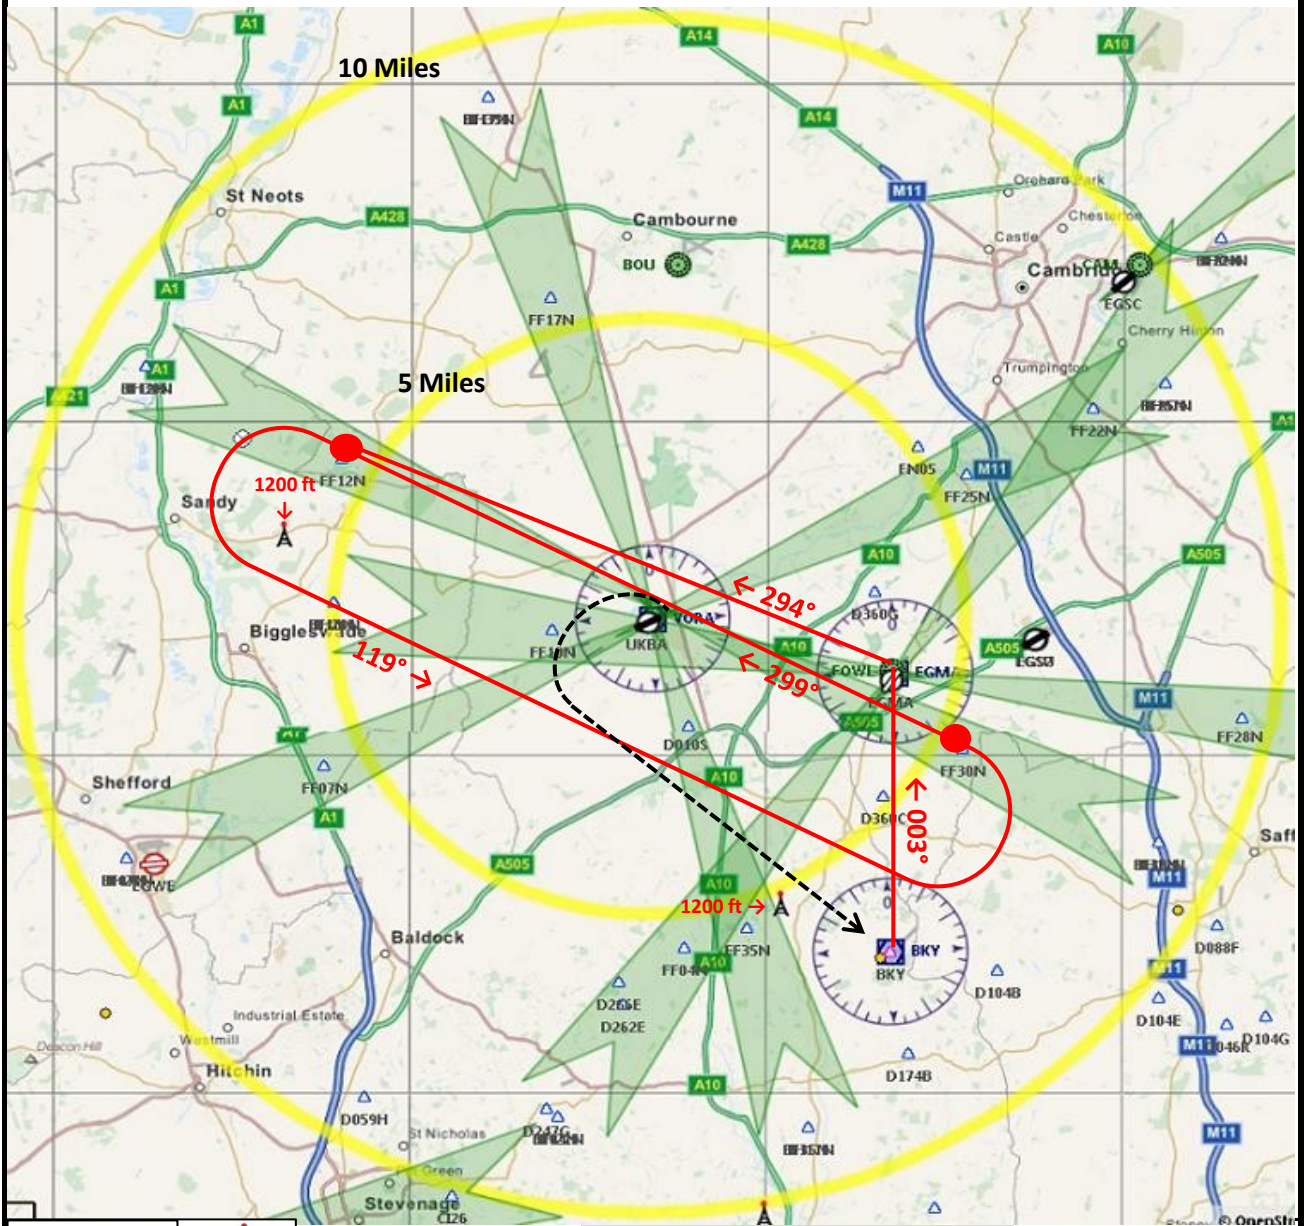

UKBA - RAF Bassingbourn Stn 121, Royston

TDZE 157 Apt Elev 157	RWY 30 ILS DME (108.55 MHz) LOC: 299° G/S 3° (Left)	Bassingbourn - UKBA
--------------------------	---	---------------------

RAF Bassingbourn Stn 121, Royston
91st Bombardment Group (H)

Bassingbourn - UKBA
RWY 30 ILS DME (108.55 MHz) LOC: 299° G/S 3° (Left)

91st Bombardment Group (H)
N 52° 5' 53.05" W 0° 3' 30.11"