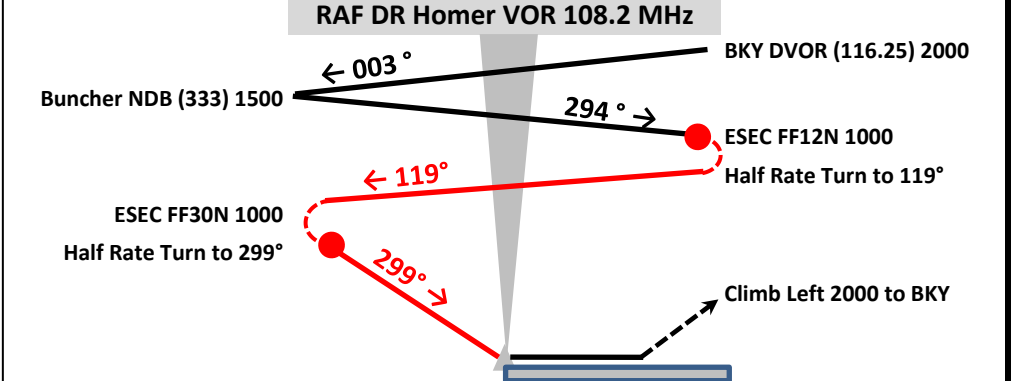

UKBA - RAF Bassingbourn Stn 121, Royston

TDZE 157 Apt Elev 157	RWY 30 ILS DME (108.55 MHz) LOC: 299° G/S 3° (Left)	Bassingbourn - UKBA
--------------------------	---	---------------------

RAF Bassingbourn Stn 121, Royston
91st Bombardment Group (H)

Bassingbourn - UKBA
RWY 30 ILS DME (108.55 MHz) LOC: 299° G/S 3° (Left)

91st Bombardment Group (H)
N 52° 5' 53.05" W 0° 3' 30.11"