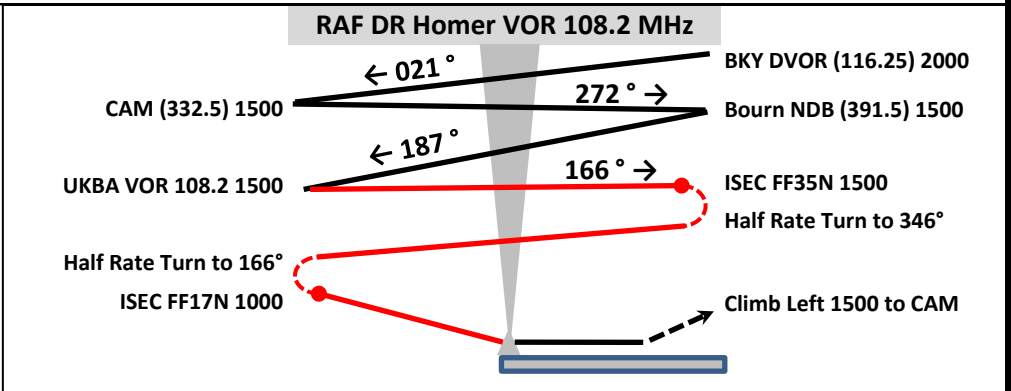

UKBA - RAF Bassingbourn Stn 121, Royston

TDZE 157 Apt Elev 157	RWY 17 ILS DME (109.35° MHz) LOC: 166° G/S 3° (Left)	Bassingbourn - UKBA
--------------------------	--	---------------------

RAF Bassingbourn Stn 121, Royston 91st Bombardment Group (H)	Bassingbourn - UKBA RWY 17 ILS DME (109.35° MHz) LOC: 166° G/S 3° (Left)
---	---