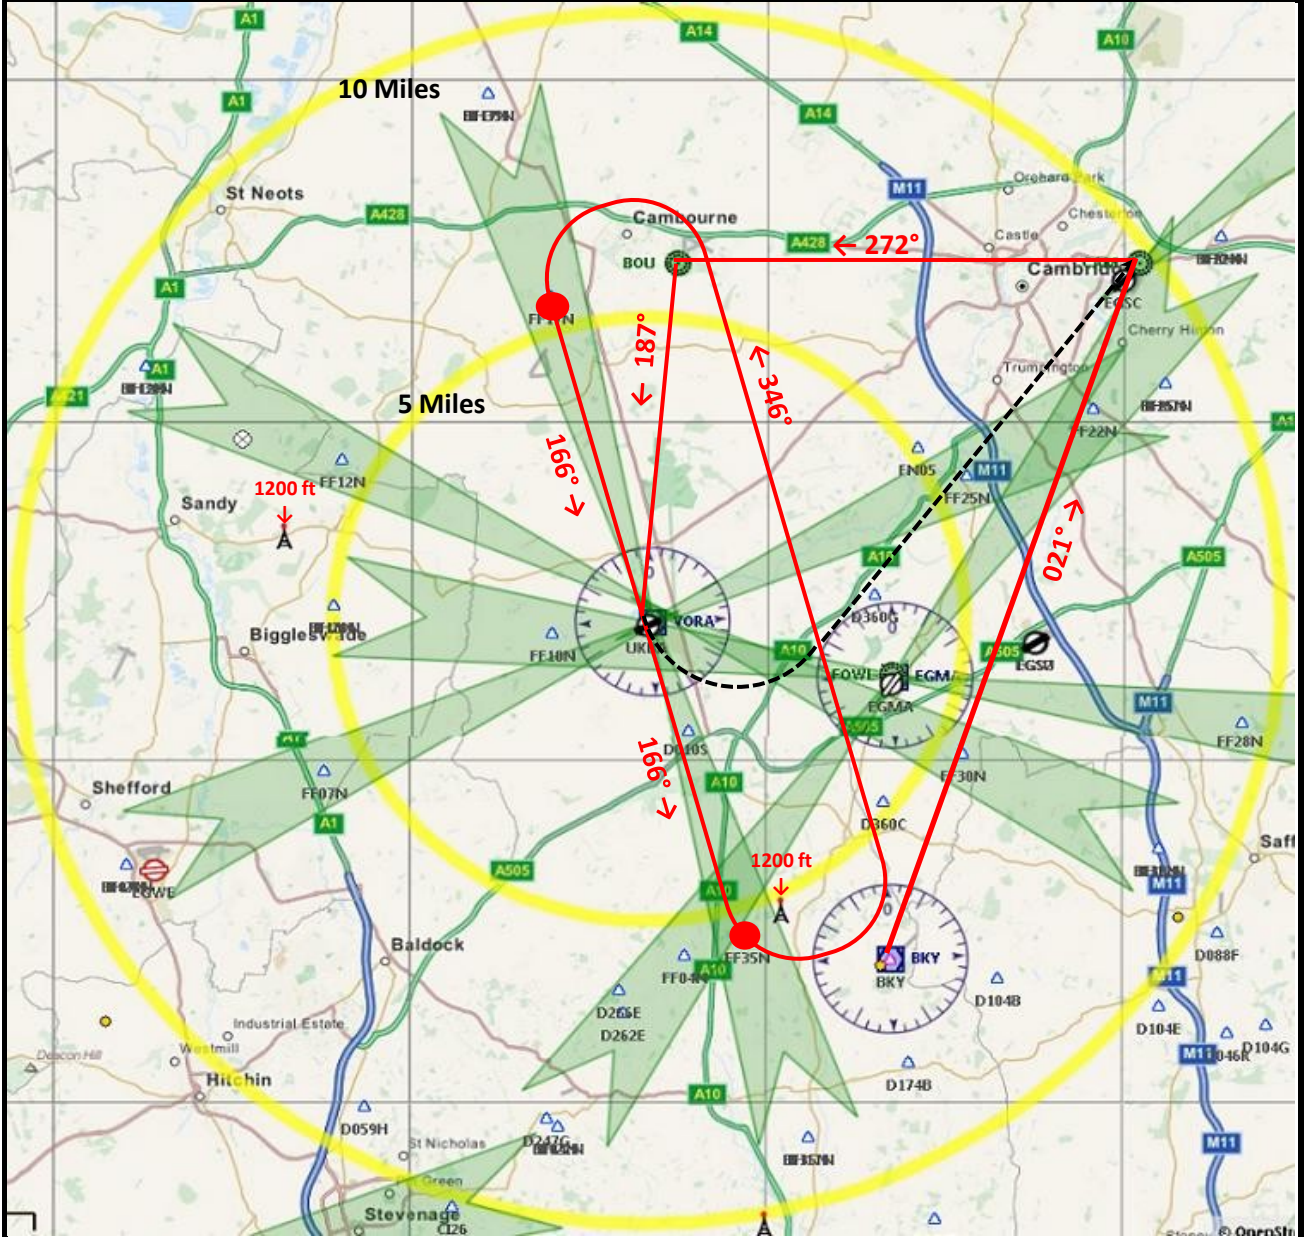

UKBA - RAF Bassingbourn Stn 121, Royston

TDZE 157 Apt Elev 157	RWY 17 ILS DME (109.35° MHz) LOC: 166° G/S 3° (Left)	Bassingbourn - UKBA
--------------------------	--	---------------------

RAF Bassingbourn Stn 121, Royston 91st Bombardment Group (H)	Bassingbourn - UKBA RWY 17 ILS DME (109.35° MHz) LOC: 166° G/S 3° (Left)
---	---

91st Bombardment Group (H)
N 52° 5' 53.05" W 0° 3' 30.11"