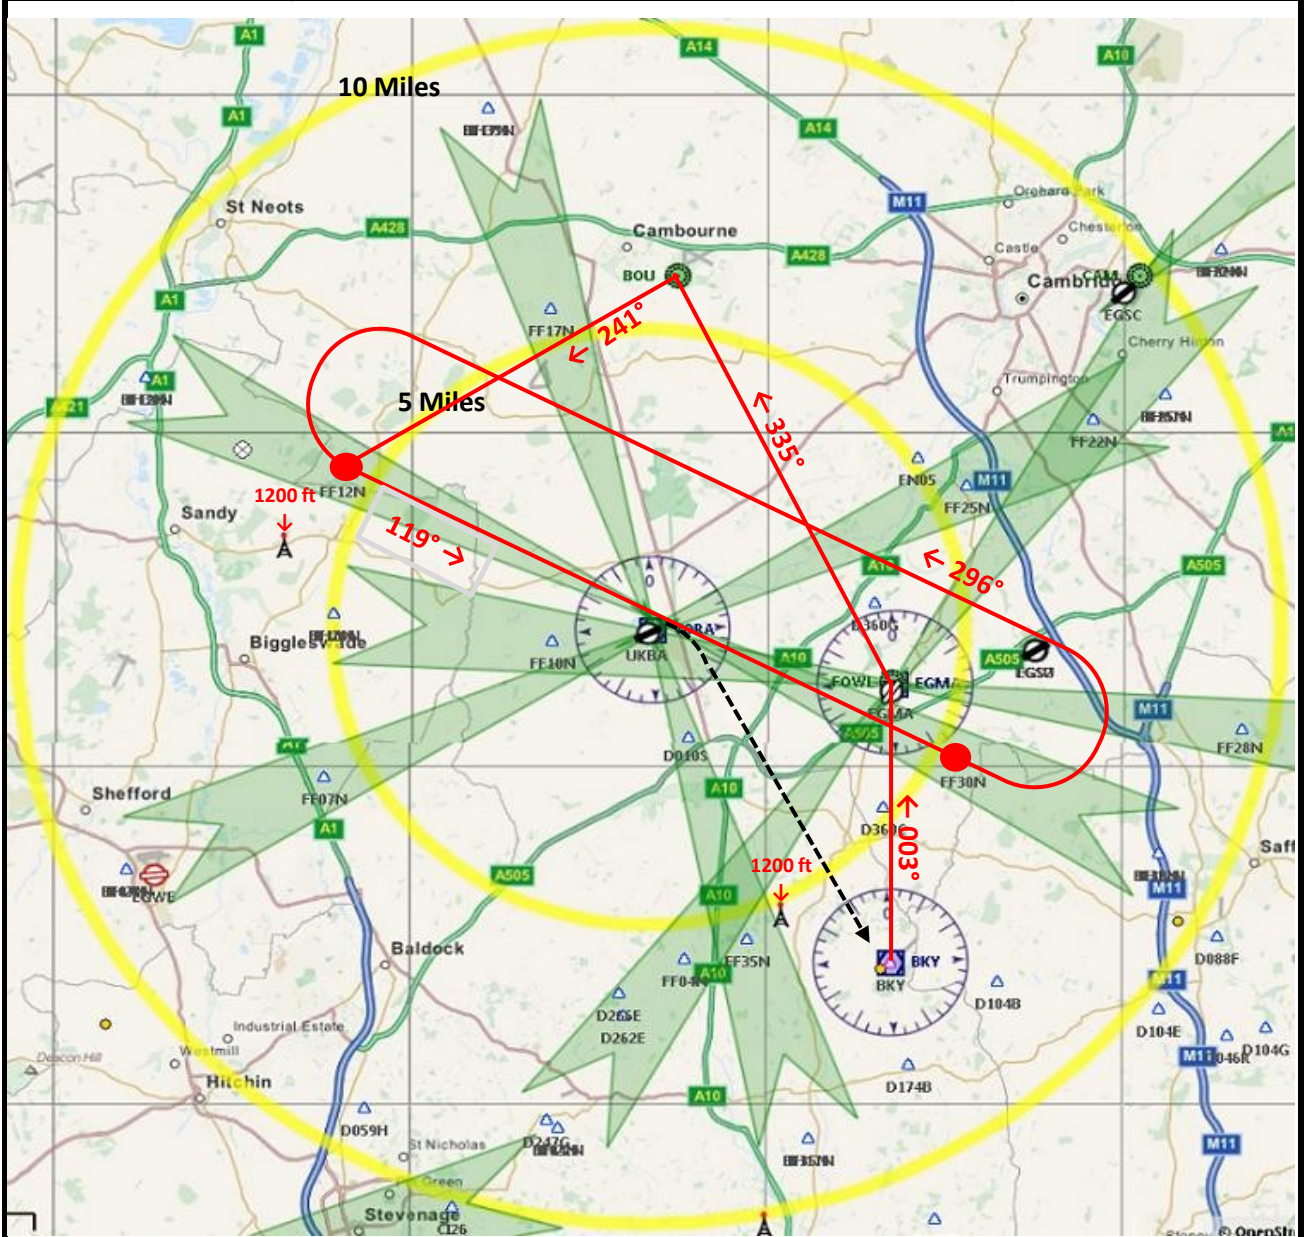

UKBA - RAF Bassingbourn Stn 121, Royston

TDZE 157 Apt Elev 157	RWY 12 ILS DME (108.3 MHz) LOC: 119° G/S 3° (Left)
	Bassingbourn - UKBA

RAF Bassingbourn Stn 121, Royston 91st Bombardment Group (H)	Bassingbourn - UKBA RWY 12 ILS DME (108.3 MHz) LOC: 119° G/S 3° (Left)
---	---

91st Bombardment Group (H)
N 52° 5' 53.05" W 0° 3' 30.11"