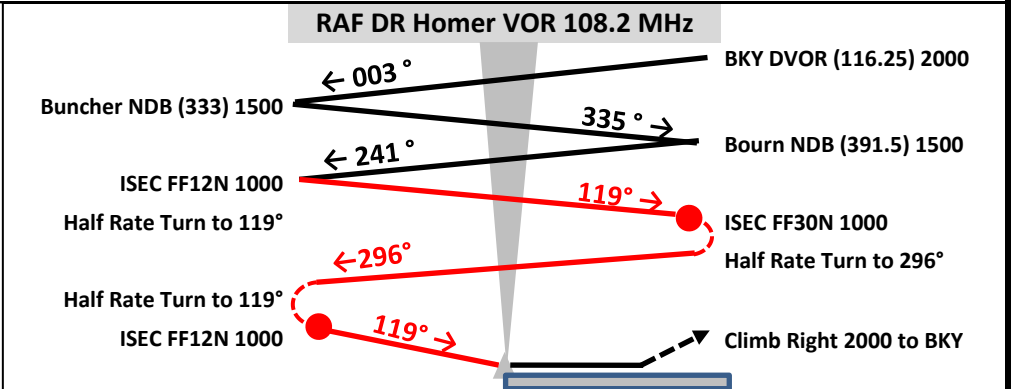

UKBA - RAF Bassingbourn Stn 121, Royston

TDZE 157 Apt Elev 157	RWY 12 ILS DME (108.3 MHz) LOC: 119° G/S 3° (Left)
	Bassingbourn - UKBA

RAF Bassingbourn Stn 121, Royston 91st Bombardment Group (H)	Bassingbourn - UKBA RWY 12 ILS DME (108.3 MHz) LOC: 119° G/S 3° (Left)
---	---