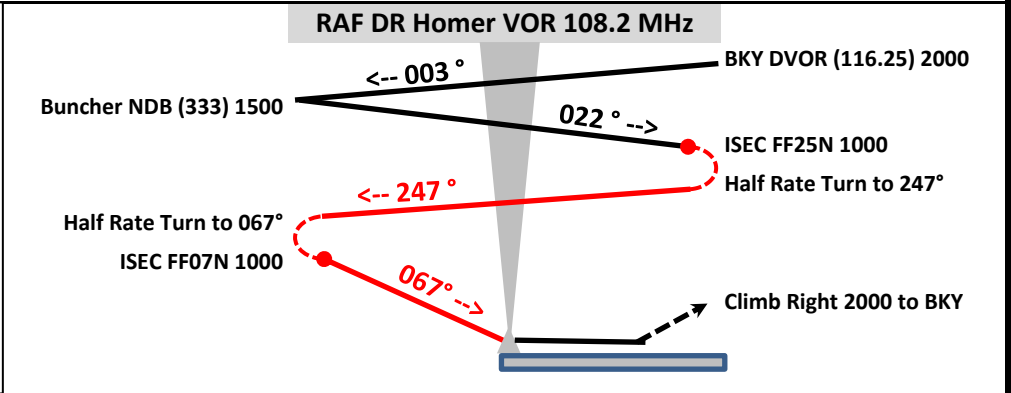

UKBA - RAF Bassingbourn Stn 121, Royston

TDZE 157 Apt Elev 157	RWY 07 ILS DME (111.35° MHz) LOC: 067° G/S 3° (Left)	Bassingbourn - UKBA
--------------------------	--	---------------------

RAF Bassingbourn Stn 121, Royston 91st Bombardment Group (H)	Bassingbourn - UKBA RWY 07 ILS DME (111.35° MHz) LOC: 067° G/S 3° (Left)
---	---