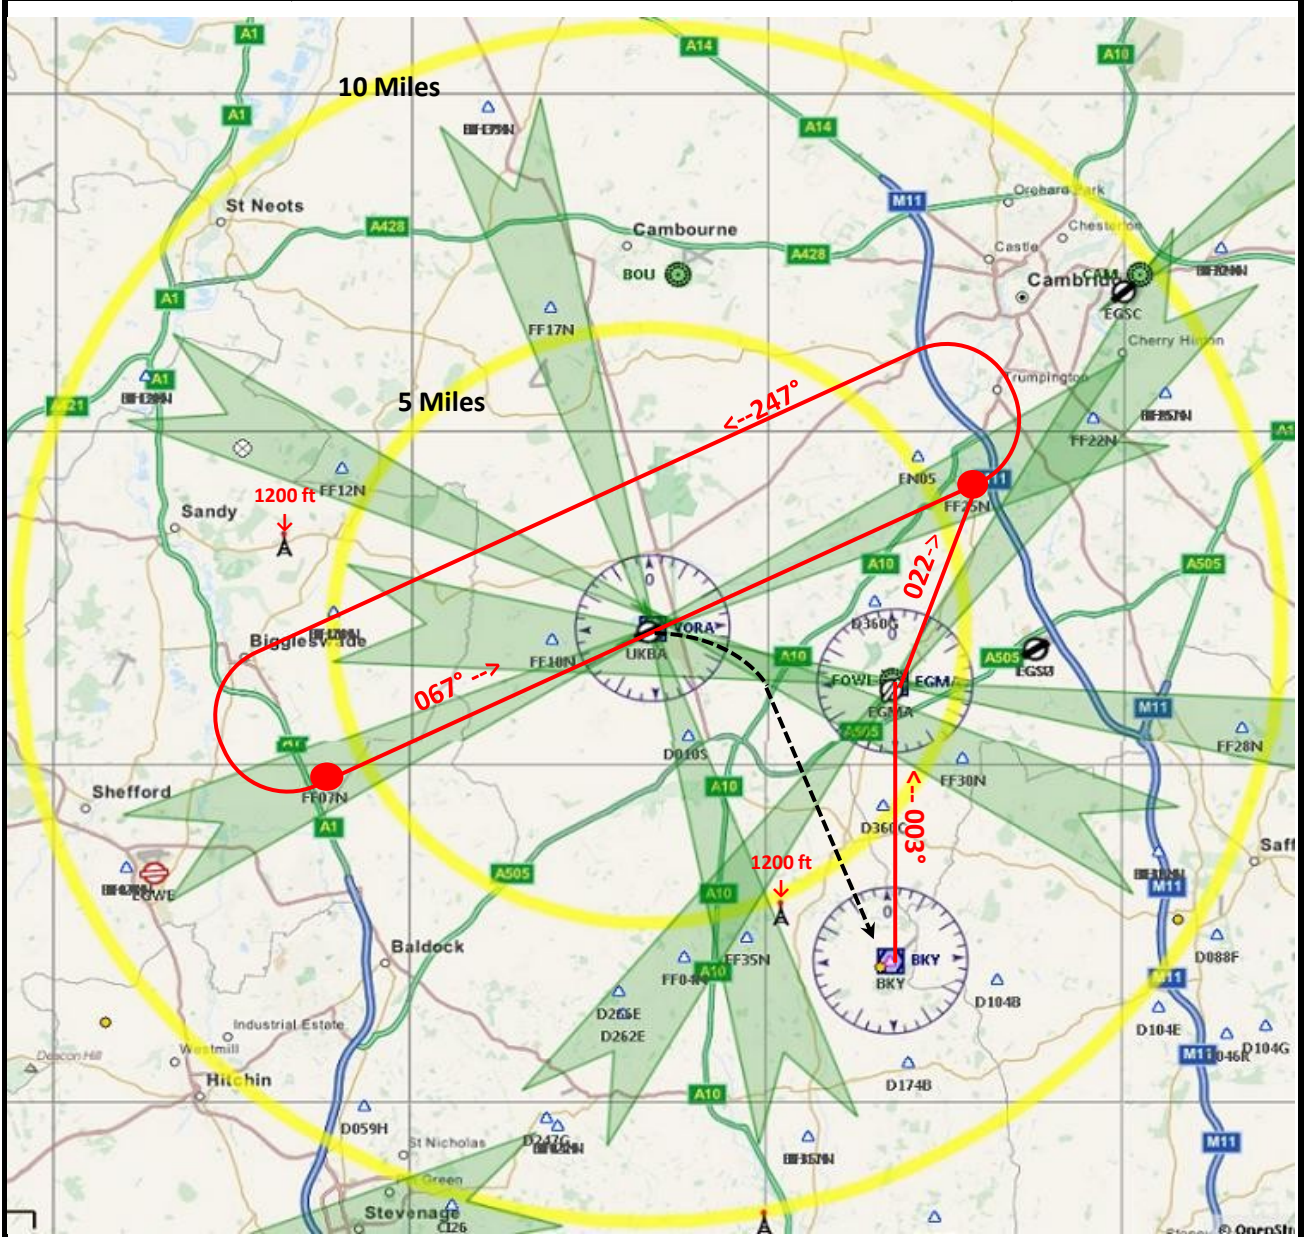

UKBA - RAF Bassingbourn Stn 121, Royston

TDZE 157 Apt Elev 157	RWY 07 ILS DME (111.35° MHz) LOC: 067° G/S 3° (Left)	Bassingbourn - UKBA
--------------------------	--	---------------------

RAF Bassingbourn Stn 121, Royston 91st Bombardment Group (H)	Bassingbourn - UKBA RWY 07 ILS DME (111.35° MHz) LOC: 067° G/S 3° (Left)
---	---

91st Bombardment Group (H)  
N 52° 5' 53.05" W 0° 3' 30.11"